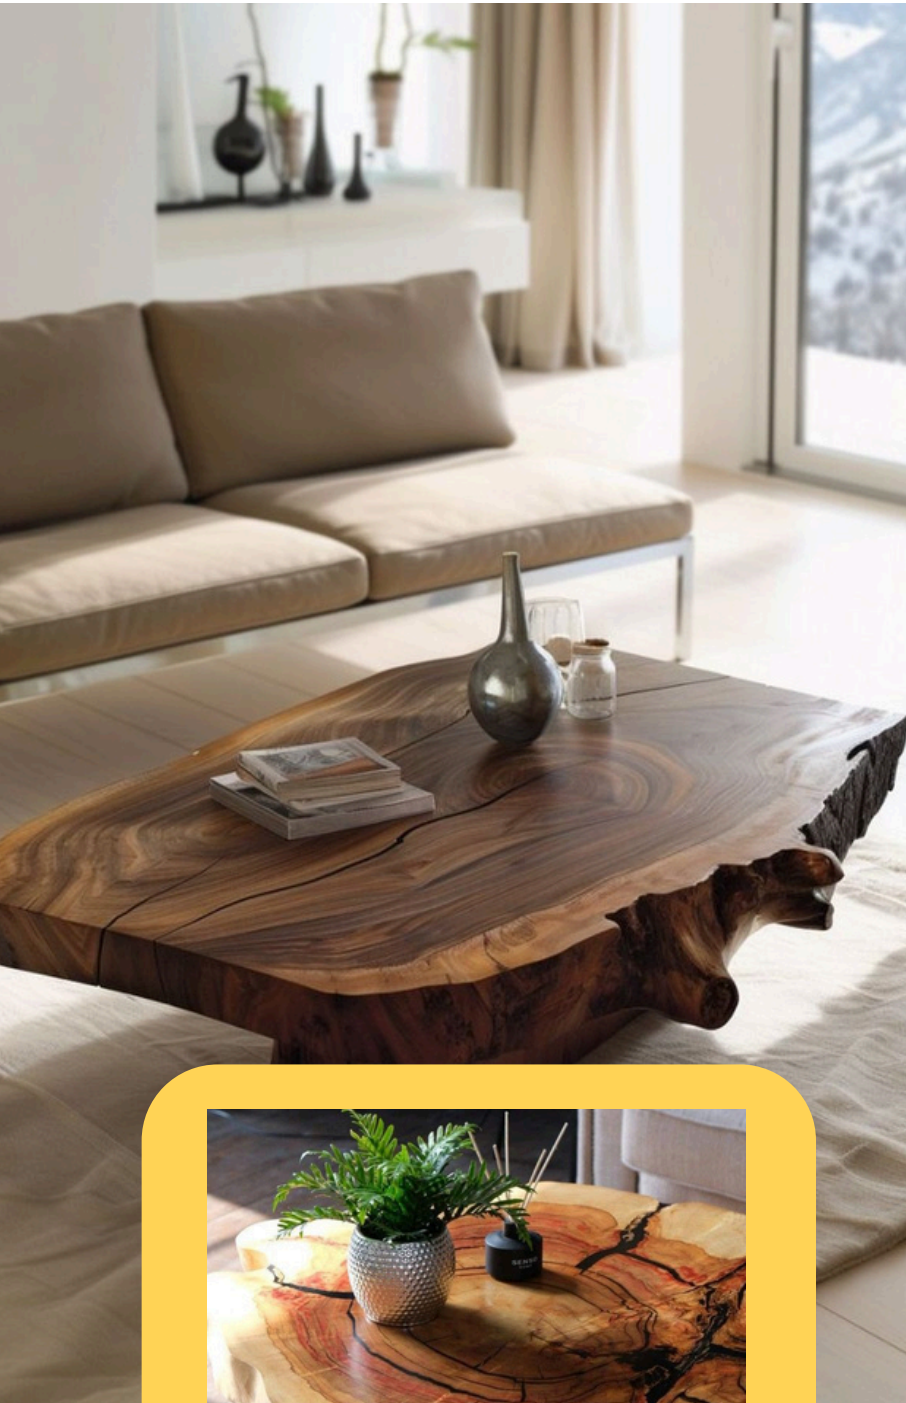

Floating Furniture

Floating furniture is an elegant and practical way to utilize space.

Our furniture is designed and crafted from fine Samán wood.

We also create compositions, allowing the customer to design and combine effects such as wood paneling and floating furniture.

Rustic Mirrors

Our mirror designs use the natural elements of wood to add a rustic touch to your home.

The finish can be "smooth," giving the wood a sleek appearance, or "live edge," preserving all the natural wood indentations

Dining and Outdoor Tables

Our dining and outdoor table designs are crafted from fine woods.

We use the "live edge" technique to preserve the natural edges and indentations of the wood.

Our tables are treated to ensure their durability for generations.

Decorative Tables

Our tables are decorative pieces that add warmth to any space.

Whether used to center a space or placed near the sofa to rest your book or drink, these are practical and stylish pieces that will last for generations in your home.